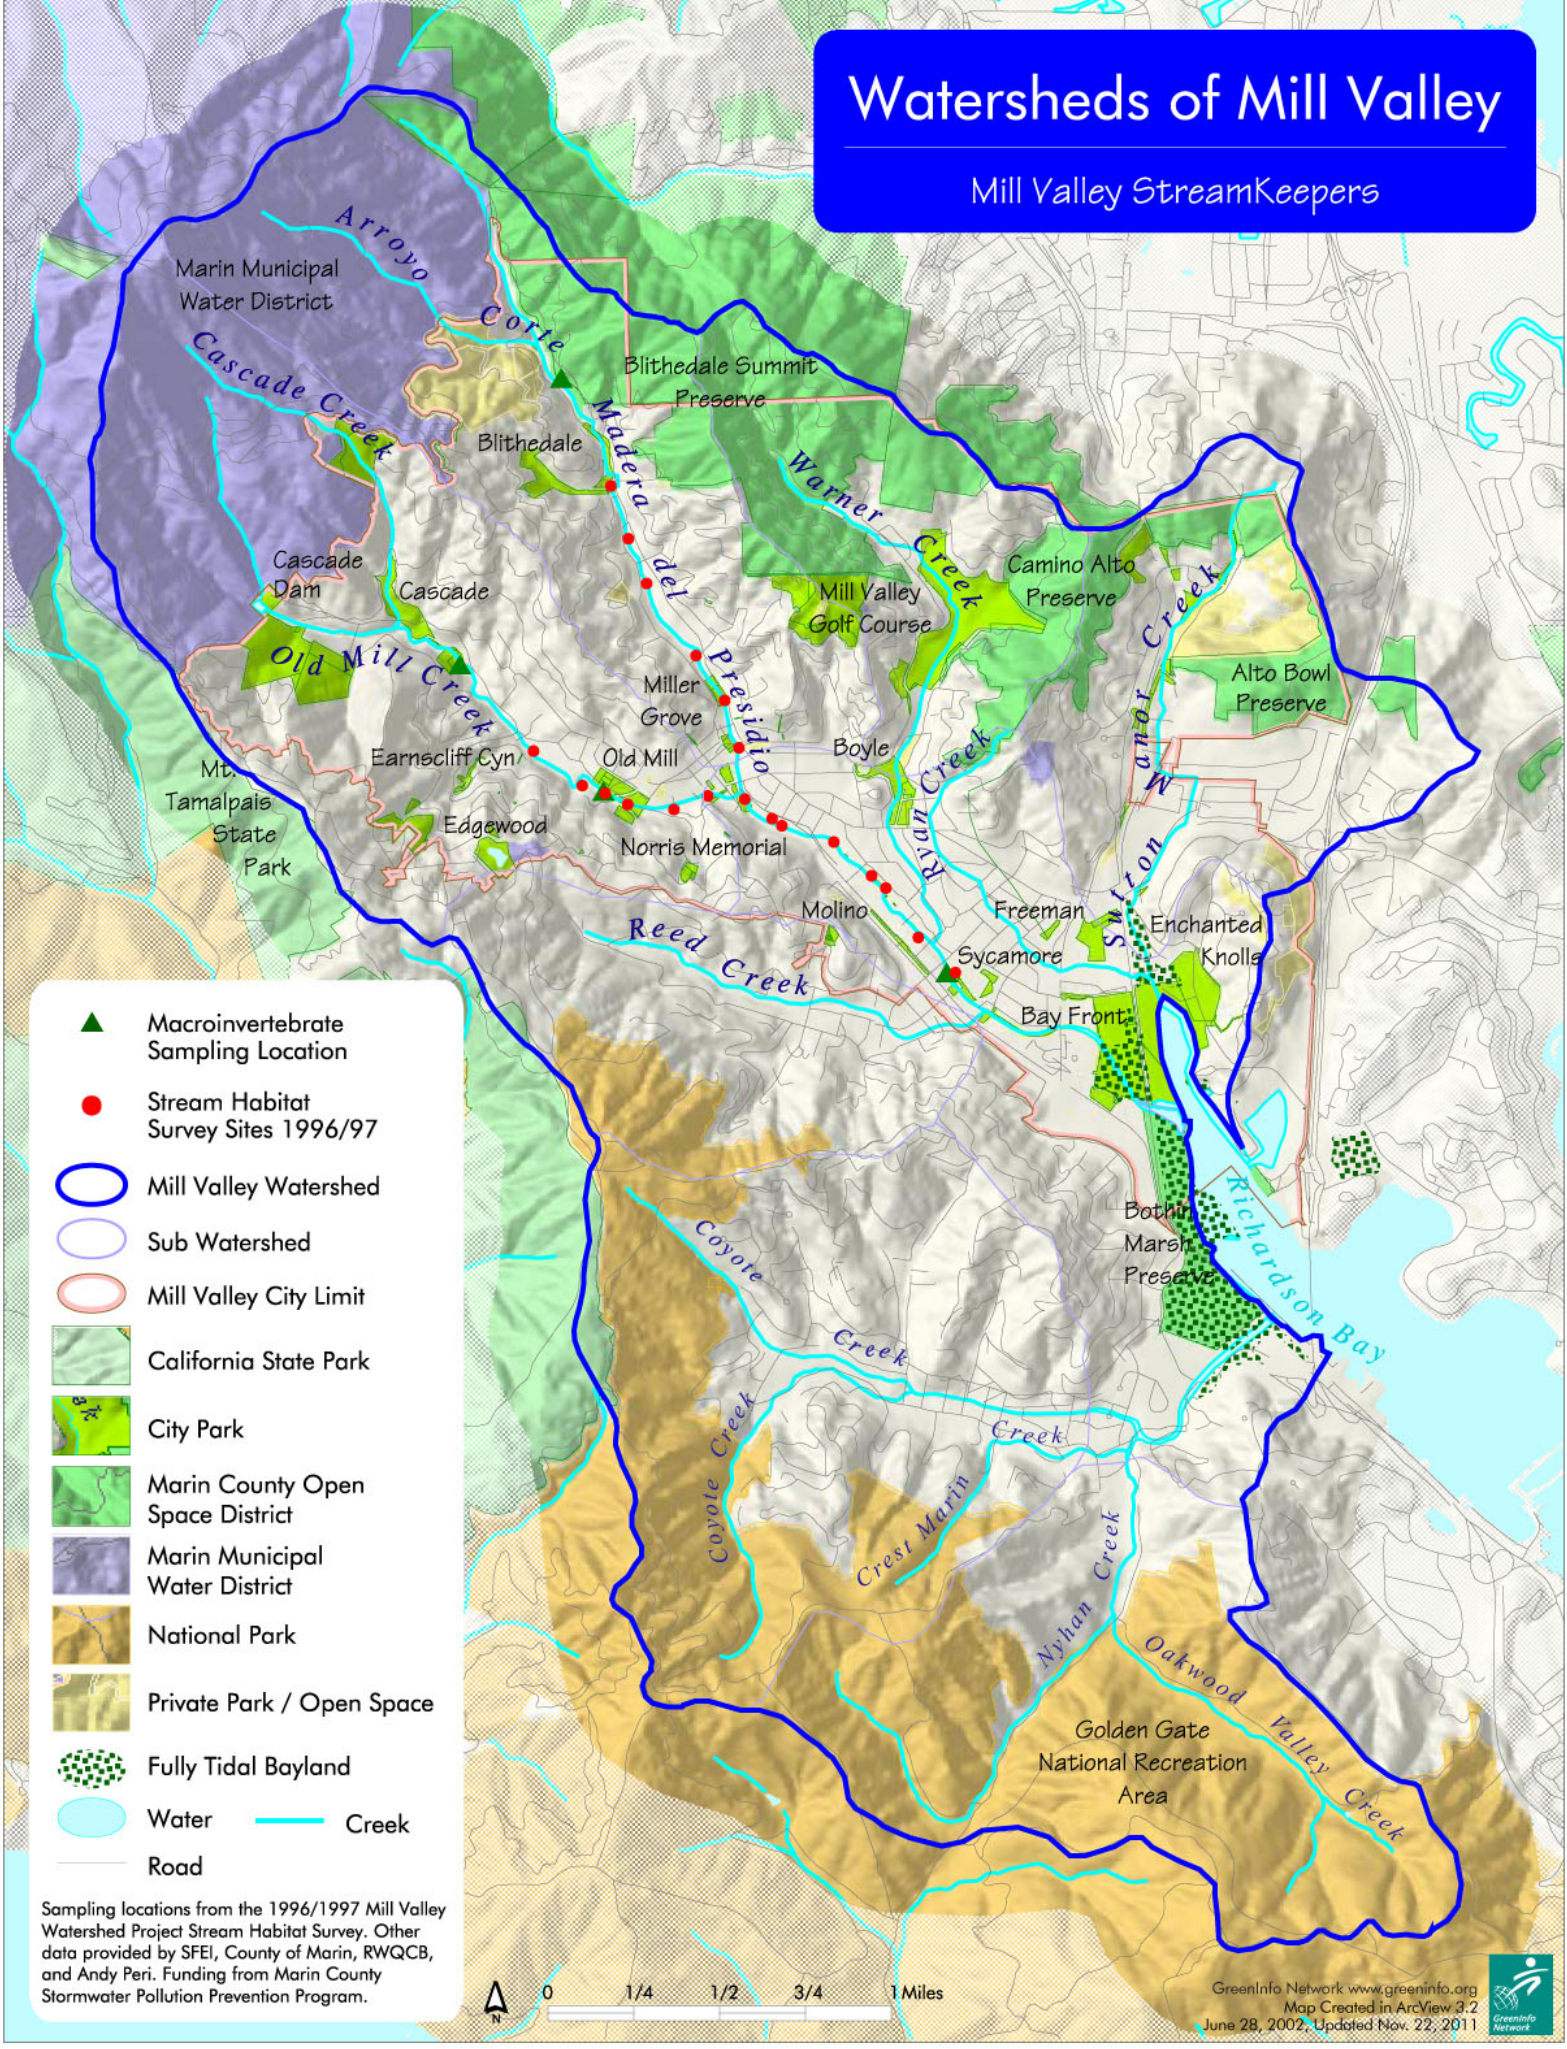

Watersheds of Mill Valley

Mill Valley StreamKeepers

- ▲ Macroinvertebrate Sampling Location
- Stream Habitat Survey Sites 1996/97
- Mill Valley Watershed
- Sub Watershed
- Mill Valley City Limit
- California State Park
- City Park
- Marin County Open Space District
- Marin Municipal Water District
- National Park
- Private Park / Open Space
- Fully Tidal Bayland
- Water
- Creek
- Road

Sampling locations from the 1996/1997 Mill Valley Watershed Project Stream Habitat Survey. Other data provided by SFEI, County of Marin, RWQCB, and Andy Peri. Funding from Marin County Stormwater Pollution Prevention Program.